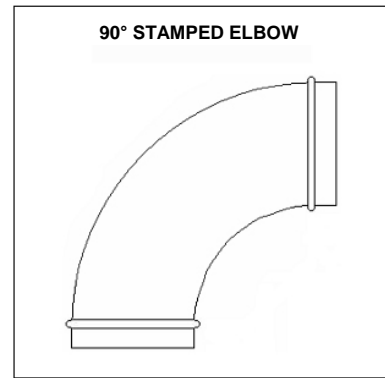

# Hopewell Sheet Metal Mfg.

11316 Hopewell Road – Hagerstown, Maryland 21740  
301-582-3270 - Toll Free 1-866-777-8911 - Fax 301-582-1506  
[www.hopewellsm.com](http://www.hopewellsm.com)