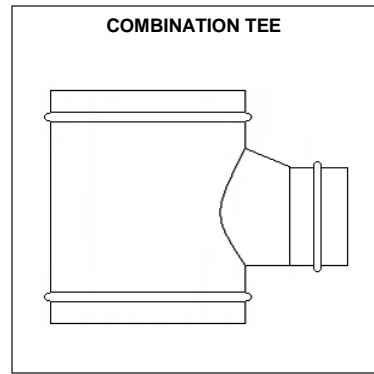

# Hopewell Sheet Metal Mfg.

11316 Hopewell Road – Hagerstown, Maryland 21740

301-582-3270 - Toll Free 1-866-777-8911 - Fax 301-582-1506

[www.hopewellsm.com](http://www.hopewellsm.com)