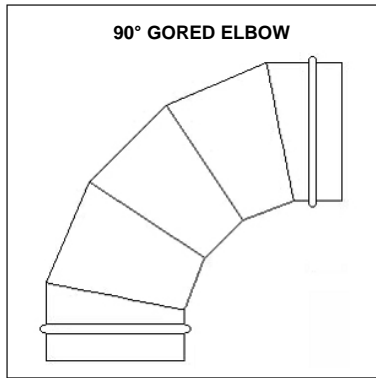

# Hopewell Sheet Metal Mfg.

11316 Hopewell Road – Hagerstown, Maryland 21740  
301-582-3270 - Toll Free 1-866-777-8911 - Fax 301-582-1506  
[www.hopewellsm.com](http://www.hopewellsm.com)