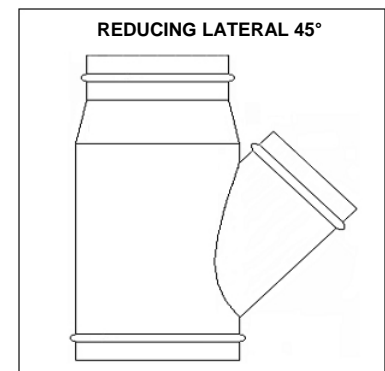

# Hopewell Sheet Metal Mfg.

11316 Hopewell Road – Hagerstown, Maryland 21740  
301-582-3270 - Toll Free 1-866-777-8911 - Fax 301-582-1506  
[www.hopewellsm.com](http://www.hopewellsm.com)