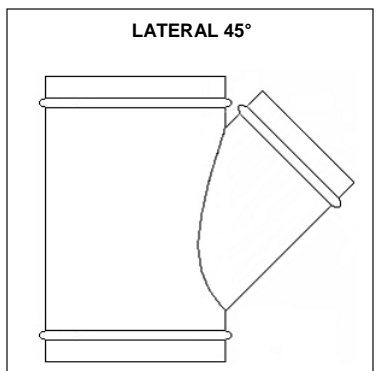

# Hopewell Sheet Metal Mfg.

11316 Hopewell Road – Hagerstown, Maryland 21740  
301-582-3270 - Toll Free 1-866-777-8911 - Fax 301-582-1506  
[www.hopewellsm.com](http://www.hopewellsm.com)