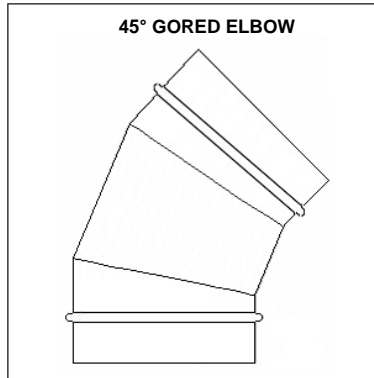

# Hopewell Sheet Metal Mfg.

11316 Hopewell Road – Hagerstown, Maryland 21740  
301-582-3270 - Toll Free 1-866-777-8911 - Fax 301-582-1506  
[www.hopewellsm.com](http://www.hopewellsm.com)